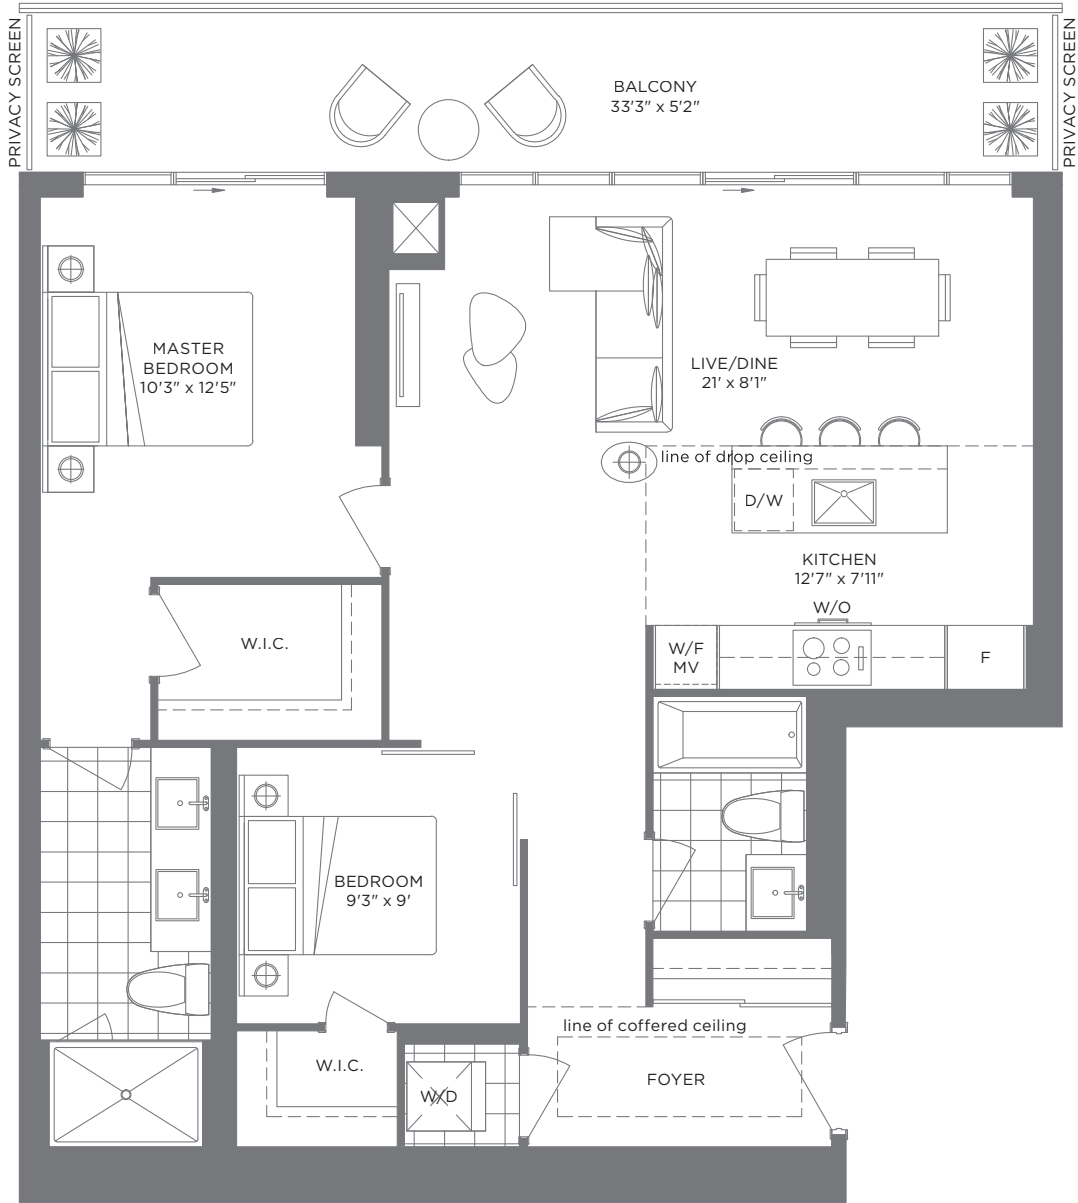

2 BED + 2 BATH

T4

Interior: 1,011 S.F.
Exterior: 175 S.F.
Total: 1,186 S.F.