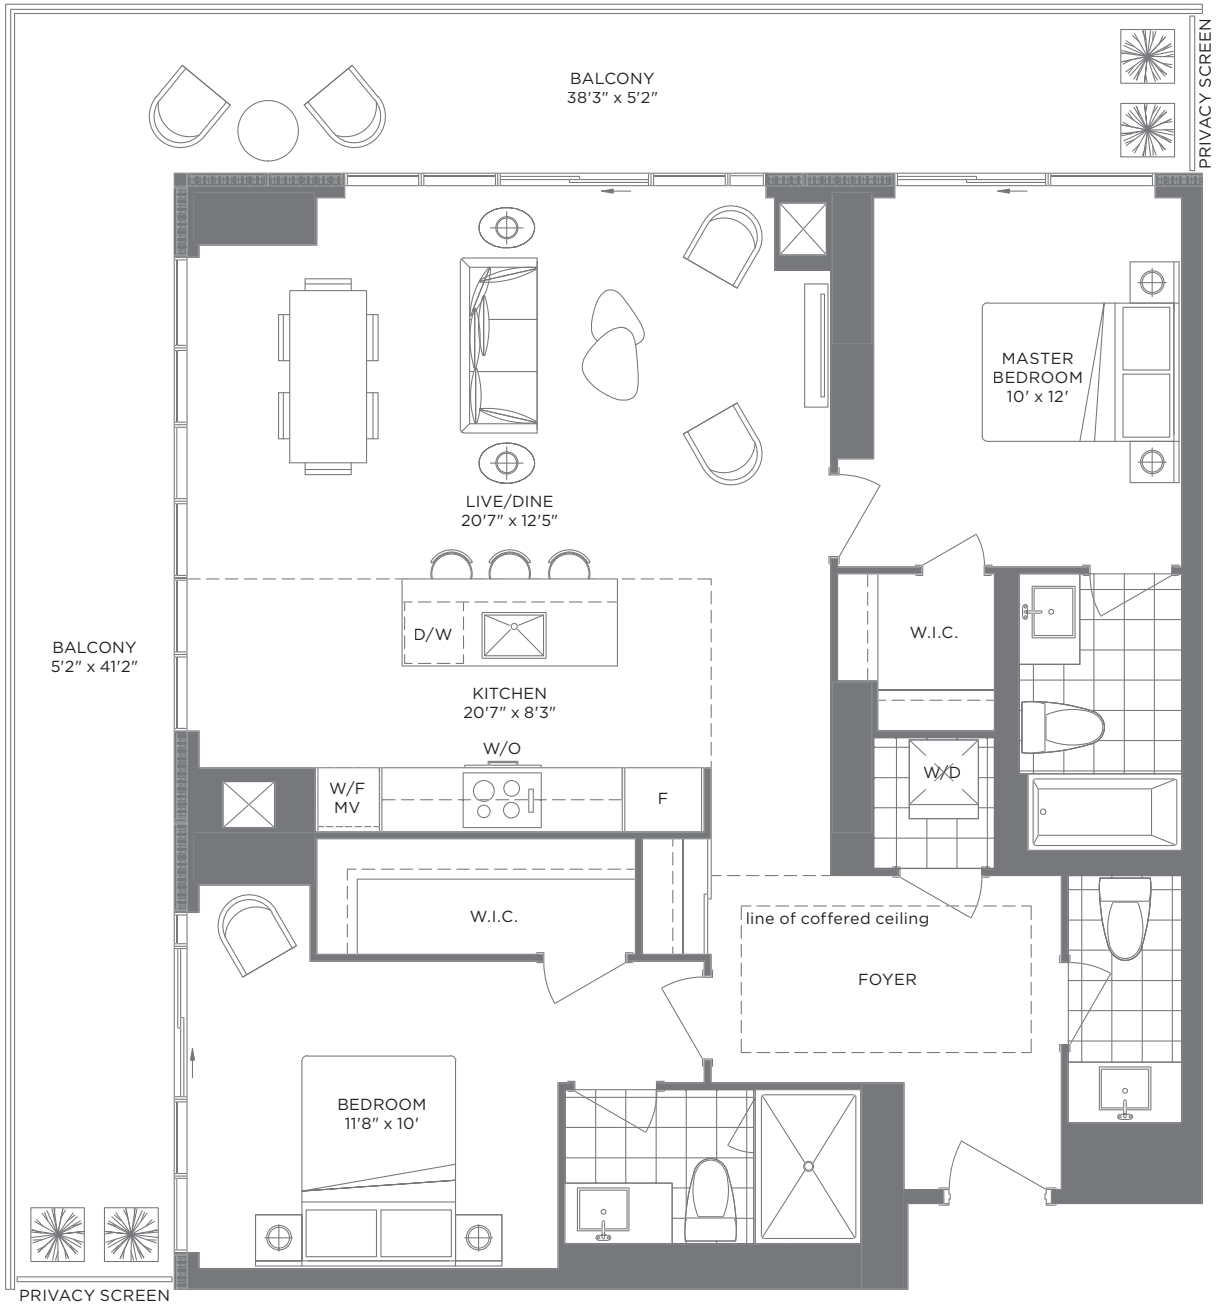

Interior: 615 S.F.
Exterior: 160 S.F.
Total: 775 S.F.

08 is mirrored suite

6th - 20th floor

07 is mirrored suite

21st - 44th floor

45th - 51st floor

1 BED + DEN + 2 BATH

N4

Interior: 650 S.F.
Exterior: 280 S.F.
Total: 930 S.F.

1 BED + DEN + 2 BATH

N5 Interior: 663 S.F.
Exterior: 115 S.F.
Total: 778 S.F.

2 BED + 2 BATH

T1

Interior: 740 S.F.
Exterior: 320 S.F.
Total: 1,060 S.F.

21st - 44th floor

2 BED + 2 BATH

T4

Interior: 1,011 S.F.
Exterior: 175 S.F.
Total: 1,186 S.F.

21st - 44th floor

2 BED + 2.5 BATH

T5 Interior: 1,170 S.F.
Exterior: 400 S.F.
Total: 1,570 S.F.

2 BED + DEN + 2 BATH

Interior: 1,544 S.F.
Exterior: 465 S.F.
Total: 2,009 S.F.

45th - 51st floor

Sizes and specifications are subject to change without notice. E. & O.E.