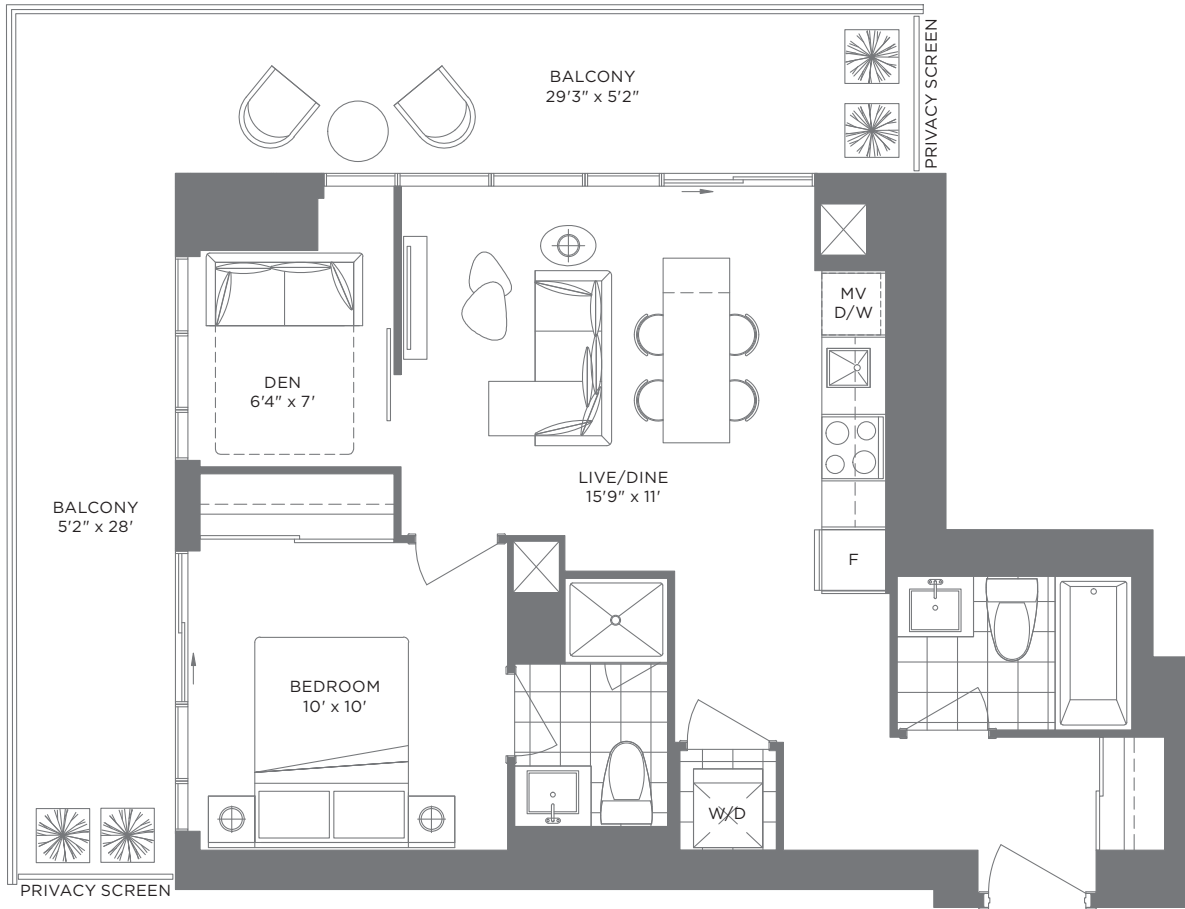

N2

Interior: 525 S.F.
Exterior: 110 S.F.
Total: 635 S.F.

6th - 20th floor

21st - 44th floor

45th - 51st floor

52nd - 53rd floor

1 BED + DEN + 2 BATH

N3

Interior: 615 S.F.
Exterior: 160 S.F.
Total: 775 S.F.

08 is mirrored suite

6th - 20th floor

07 is mirrored suite

21st - 44th floor

45th - 51st floor

1 BED + DEN + 2 BATH

N4

Interior: 650 S.F.
Exterior: 280 S.F.
Total: 930 S.F.

1 BED + DEN + 2 BATH

N5 Interior: 663 S.F.
Exterior: 115 S.F.
Total: 778 S.F.

2 BED + 2 BATH

T1

Interior: 740 S.F.
Exterior: 320 S.F.
Total: 1,060 S.F.

Interior: 1,544 S.F.
Exterior: 465 S.F.
Total: 2,009 S.F.

45th - 51st floor

Sizes and specifications are subject to change without notice. E. & O.E.