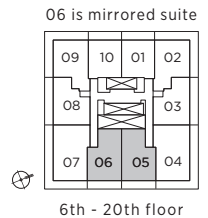

N2

Interior: 525 S.F.
Exterior: 110 S.F.
Total: 635 S.F.

6th - 20th floor

21st - 44th floor

45th - 51st floor

52nd - 53rd floor

1 BED + DEN + 2 BATH

N3

Interior: 615 S.F.
Exterior: 160 S.F.
Total: 775 S.F.

08 is mirrored suite

6th - 20th floor

07 is mirrored suite

21st - 44th floor

45th - 51st floor

1 BED + DEN + 2 BATH

N4

Interior: 650 S.F.
Exterior: 280 S.F.
Total: 930 S.F.

1 BED + DEN + 2 BATH

N5 Interior: 663 S.F.
Exterior: 115 S.F.
Total: 778 S.F.

2 BED + 2 BATH

T1

Interior: 740 S.F.
Exterior: 320 S.F.
Total: 1,060 S.F.

Interior: 1,544 S.F.
Exterior: 465 S.F.
Total: 2,009 S.F.

45th - 51st floor

Sizes and specifications are subject to change without notice. E. & O.E.