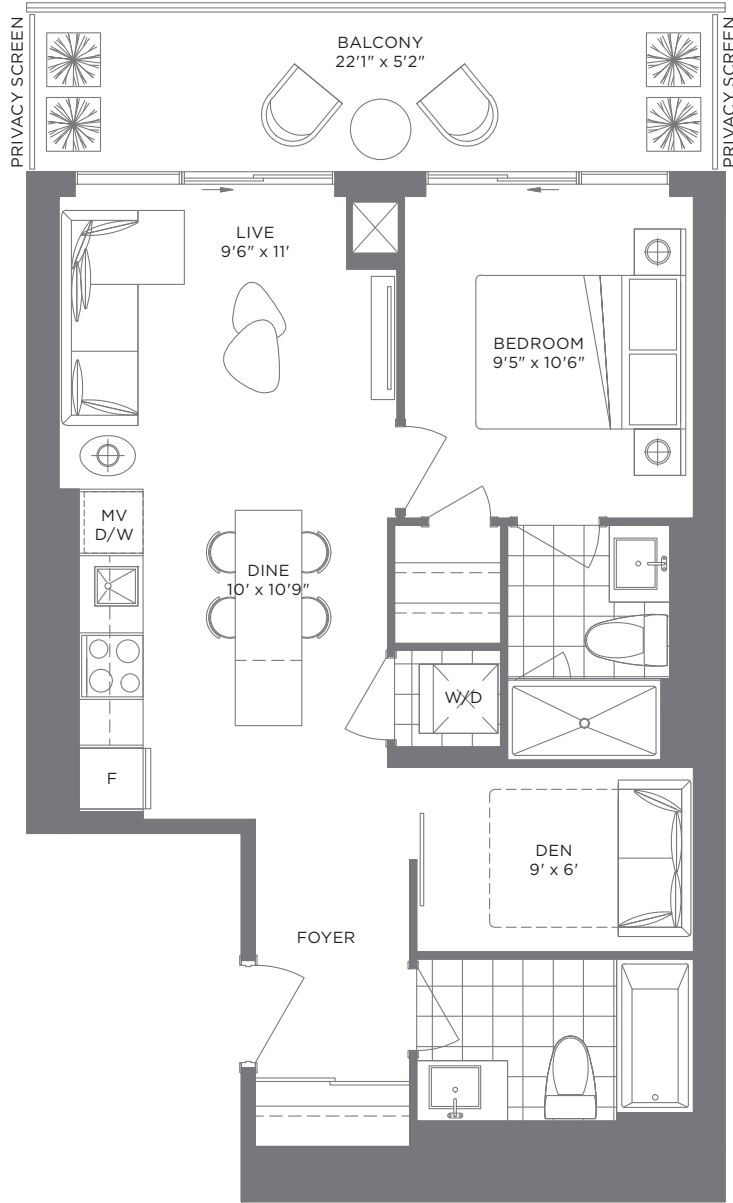

1 BED + 1 BATH

N1

Interior: 524 S.F.
Exterior: 110 S.F.
Total: 634 S.F.

6th - 20th floor

21st - 44th floor

45th - 51st floor

52nd - 53rd floor

1 BED + 1 BATH

N2

Interior: 525 S.F.
Exterior: 110 S.F.
Total: 635 S.F.

6th - 20th floor

21st - 44th floor

45th - 51st floor

52nd - 53rd floor

1 BED + DEN + 2 BATH

N3

Interior: 615 S.F.
Exterior: 160 S.F.
Total: 775 S.F.

08 is mirrored suite

6th - 20th floor

07 is mirrored suite

21st - 44th floor

45th - 51st floor

1 BED + DEN + 2 BATH

N4

Interior: 650 S.F.
Exterior: 280 S.F.
Total: 930 S.F.

1 BED + DEN + 2 BATH

N5 Interior: 663 S.F.
Exterior: 115 S.F.
Total: 778 S.F.

2 BED + 2 BATH

T1

Interior: 740 S.F.
Exterior: 320 S.F.
Total: 1,060 S.F.