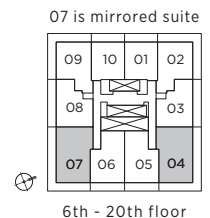

2 BED + DEN + 2 BATH

C1

Interior: 820 S.F.
Exterior: 340 S.F.
Total: 1,160 S.F.