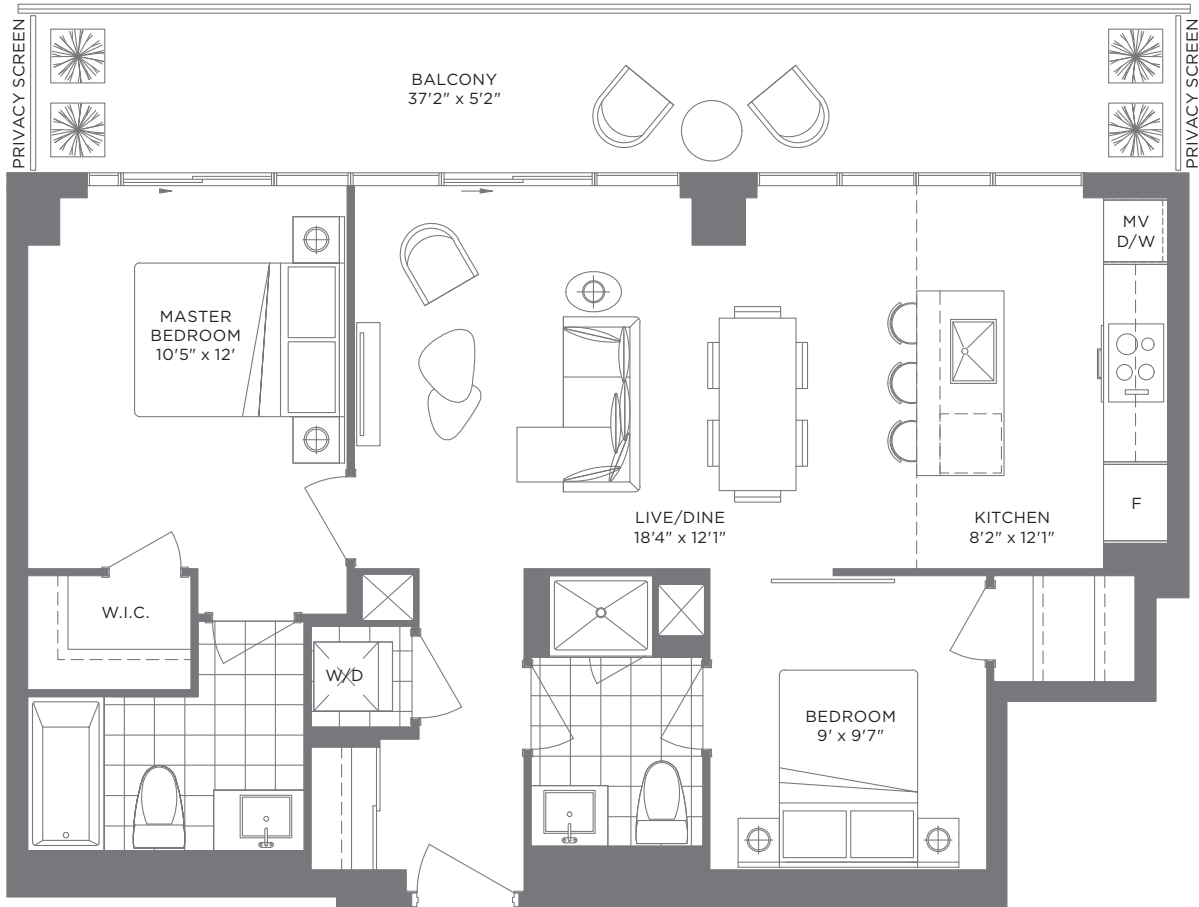

Interior: 615 S.F.
Exterior: 160 S.F.
Total: 775 S.F.

08 is mirrored suite

6th - 20th floor

07 is mirrored suite

21st - 44th floor

45th - 51st floor

1 BED + DEN + 2 BATH

N4

Interior: 650 S.F.
Exterior: 280 S.F.
Total: 930 S.F.

1 BED + DEN + 2 BATH

N5 Interior: 663 S.F.
Exterior: 115 S.F.
Total: 778 S.F.

2 BED + 2 BATH

T1

Interior: 740 S.F.
Exterior: 320 S.F.
Total: 1,060 S.F.

45th - 51st floor

2 BED + 2 BATH

T2

Interior: 854 S.F.
Exterior: 195 S.F.
Total: 1,049 S.F.

45th - 51st floor

2 BED + 2 BATH

T3

Interior: 868 S.F.
Exterior: 340 S.F.
Total: 1,208 S.F.

Interior: 1,544 S.F.
Exterior: 465 S.F.
Total: 2,009 S.F.

45th - 51st floor

Sizes and specifications are subject to change without notice. E. & O.E.