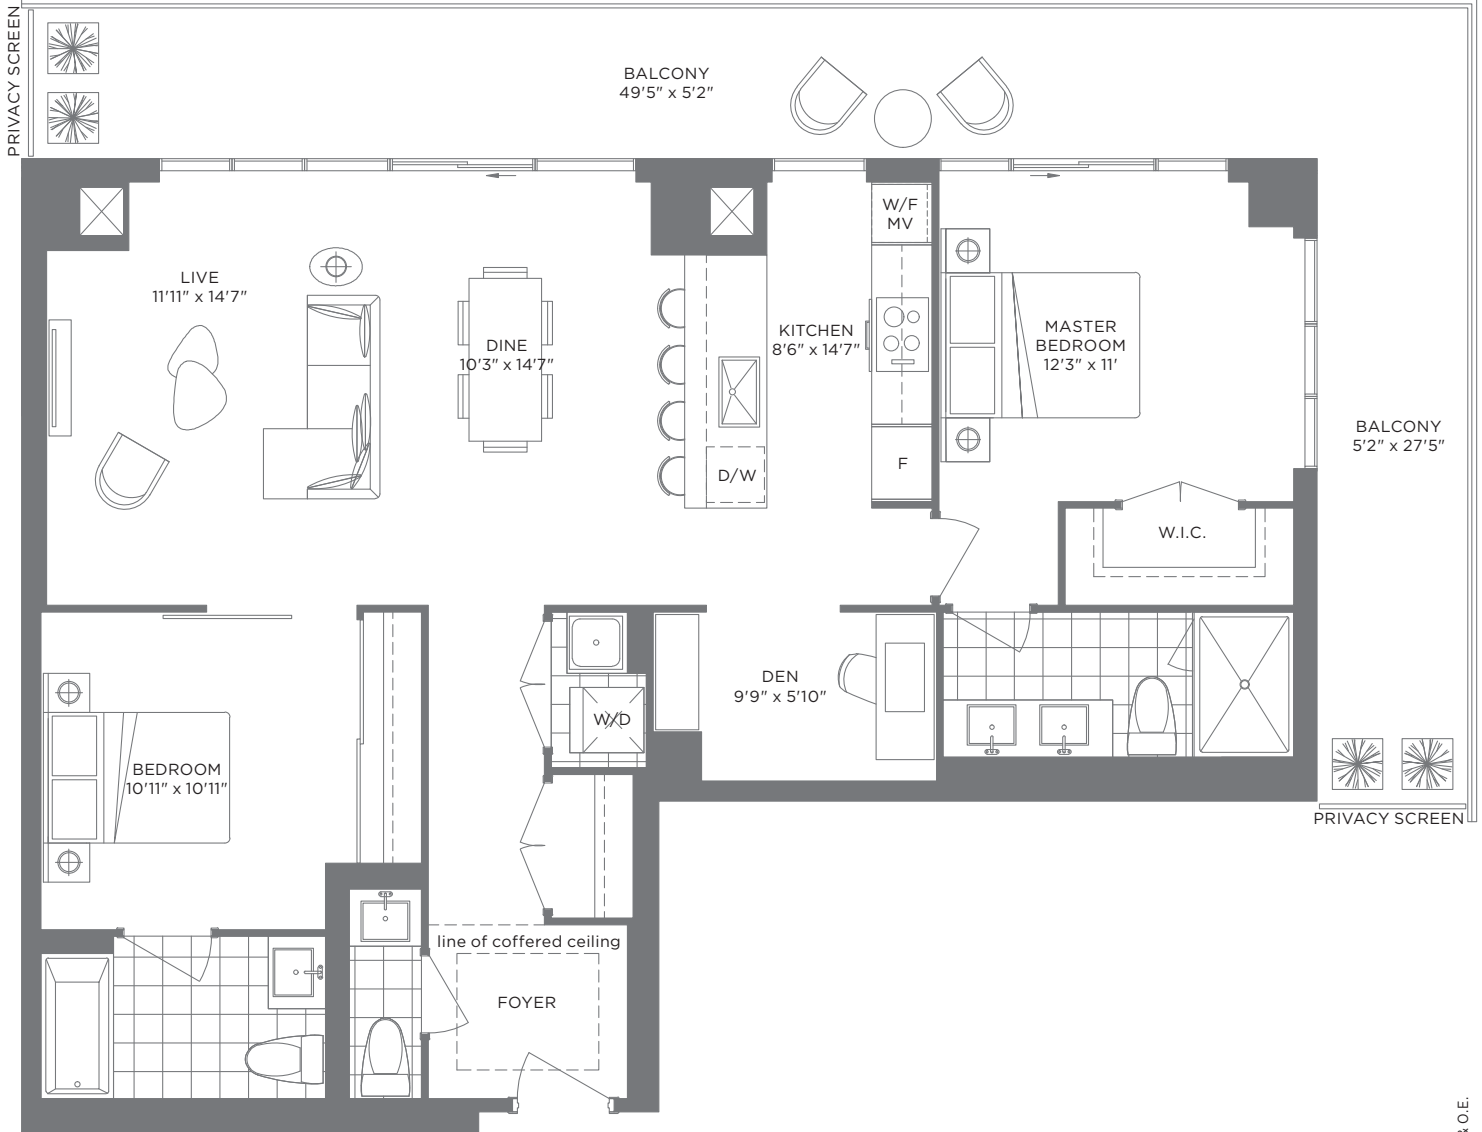

Interior: 650 S.F.
Exterior: 280 S.F.
Total: 930 S.F.

1 BED + DEN + 2 BATH

N5 Interior: 663 S.F.
Exterior: 115 S.F.
Total: 778 S.F.

2 BED + 2 BATH

T1

Interior: 740 S.F.
Exterior: 320 S.F.
Total: 1,060 S.F.

21st - 44th floor

2 BED + 2 BATH

T4

Interior: 1,011 S.F.
Exterior: 175 S.F.
Total: 1,186 S.F.

21st - 44th floor

2 BED + 2.5 BATH

T5 Interior: 1,170 S.F.
Exterior: 400 S.F.
Total: 1,570 S.F.

2 BED + DEN + 2 BATH

C1

Interior: 820 S.F.
Exterior: 340 S.F.
Total: 1,160 S.F.

2 BED + DEN + 2.5 BATH

C2

Interior: 1,211 S.F.
Exterior: 390 S.F.
Total: 1,601 S.F.

45th - 51st floor

2 BED + DEN + 2.5 BATH

C3

Interior: 1,544 S.F.
Exterior: 465 S.F.
Total: 2,009 S.F.

45th - 51st floor

Sizes and specifications are subject to change without notice. E. & O.E.