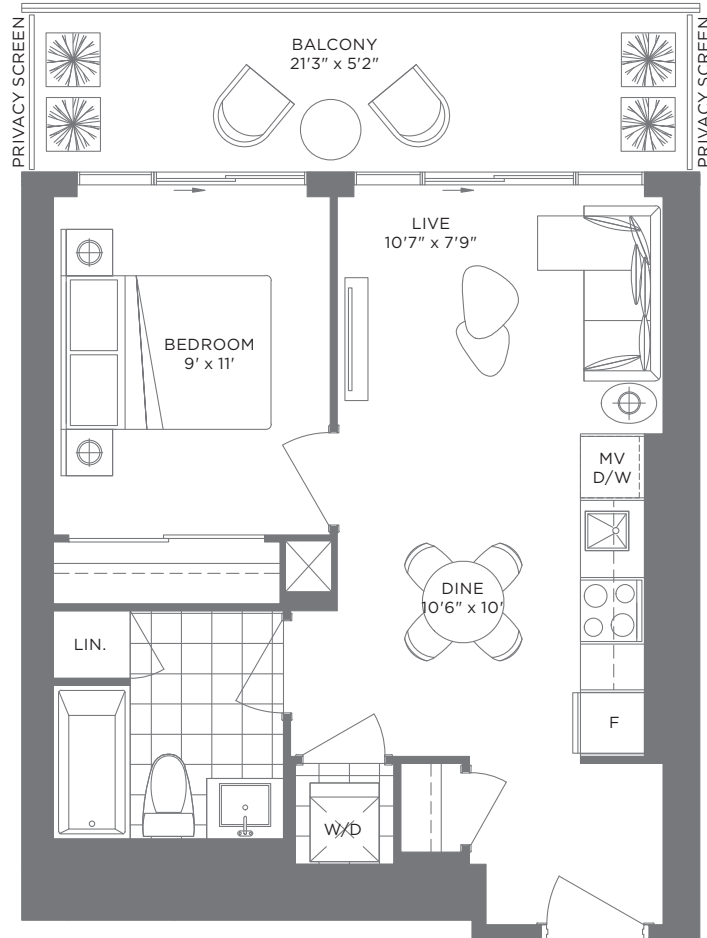

1 BED + 1 BATH

N1

Interior: 524 S.F.
Exterior: 110 S.F.
Total: 634 S.F.

6th - 20th floor

21st - 44th floor

45th - 51st floor

52nd - 53rd floor

1 BED + 1 BATH

N2

Interior: 525 S.F.
Exterior: 110 S.F.
Total: 635 S.F.

6th - 20th floor

21st - 44th floor

45th - 51st floor

52nd - 53rd floor

1 BED + DEN + 2 BATH

N3

Interior: 615 S.F.
Exterior: 160 S.F.
Total: 775 S.F.

08 is mirrored suite

6th - 20th floor

07 is mirrored suite

21st - 44th floor

45th - 51st floor

1 BED + DEN + 2 BATH

N4

Interior: 650 S.F.
Exterior: 280 S.F.
Total: 930 S.F.

1 BED + DEN + 2 BATH

N5 Interior: 663 S.F.
Exterior: 115 S.F.
Total: 778 S.F.

2 BED + 2 BATH

T1

Interior: 740 S.F.
Exterior: 320 S.F.
Total: 1,060 S.F.