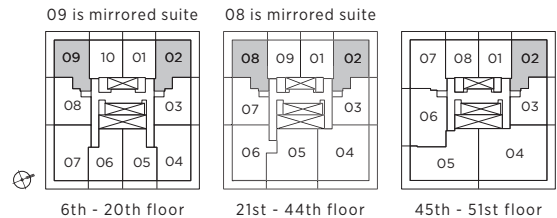

N2

Interior: 525 S.F.
Exterior: 110 S.F.
Total: 635 S.F.

6th - 20th floor

21st - 44th floor

45th - 51st floor

52nd - 53rd floor

1 BED + DEN + 2 BATH

N3

Interior: 615 S.F.
Exterior: 160 S.F.
Total: 775 S.F.

08 is mirrored suite

6th - 20th floor

07 is mirrored suite

21st - 44th floor

45th - 51st floor

1 BED + DEN + 2 BATH

N4

Interior: 650 S.F.
Exterior: 280 S.F.
Total: 930 S.F.

1 BED + DEN + 2 BATH

N5 Interior: 663 S.F.
Exterior: 115 S.F.
Total: 778 S.F.

2 BED + 2 BATH

T1

Interior: 740 S.F.
Exterior: 320 S.F.
Total: 1,060 S.F.

Interior: 1,544 S.F.
Exterior: 465 S.F.
Total: 2,009 S.F.

45th - 51st floor

Sizes and specifications are subject to change without notice. E. & O.E.