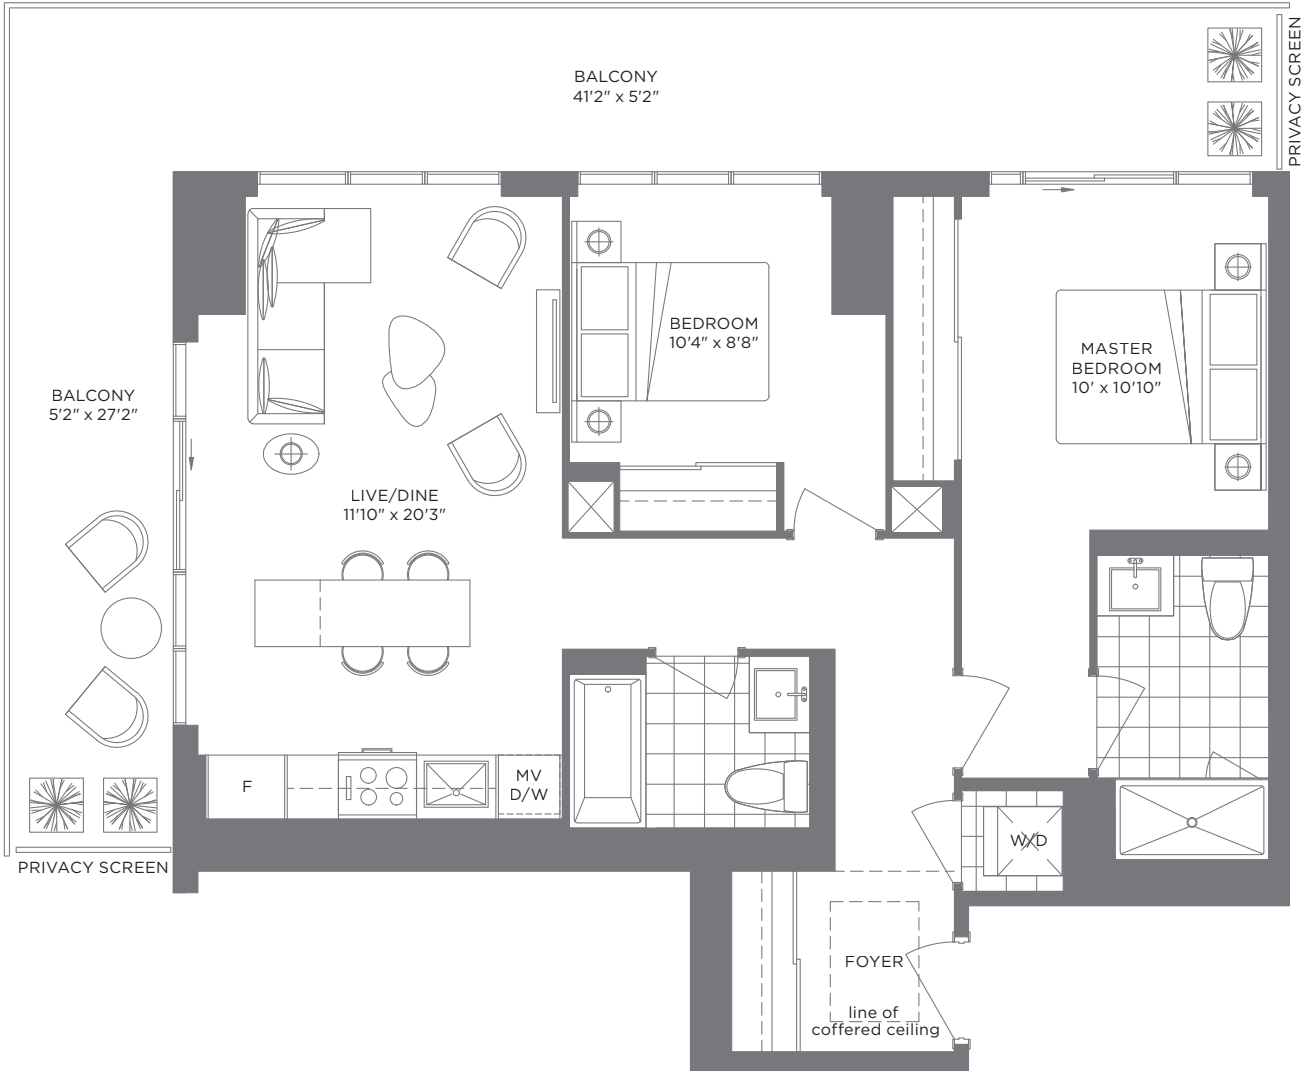

Interior: 615 S.F.
Exterior: 160 S.F.
Total: 775 S.F.

08 is mirrored suite

6th - 20th floor

07 is mirrored suite

21st - 44th floor

45th - 51st floor

1 BED + DEN + 2 BATH

N4

Interior: 650 S.F.
Exterior: 280 S.F.
Total: 930 S.F.

1 BED + DEN + 2 BATH

N5 Interior: 663 S.F.
Exterior: 115 S.F.
Total: 778 S.F.

2 BED + 2 BATH

T1

Interior: 740 S.F.
Exterior: 320 S.F.
Total: 1,060 S.F.

45th - 51st floor

2 BED + 2 BATH

T2

Interior: 854 S.F.
Exterior: 195 S.F.
Total: 1,049 S.F.

45th - 51st floor

2 BED + 2 BATH

T3

Interior: 868 S.F.
Exterior: 340 S.F.
Total: 1,208 S.F.

21st - 44th floor

2 BED + 2 BATH

T4

Interior: 1,011 S.F.
Exterior: 175 S.F.
Total: 1,186 S.F.

21st - 44th floor

2 BED + 2.5 BATH

T5 Interior: 1,170 S.F.
Exterior: 400 S.F.
Total: 1,570 S.F.

2 BED + DEN + 2 BATH