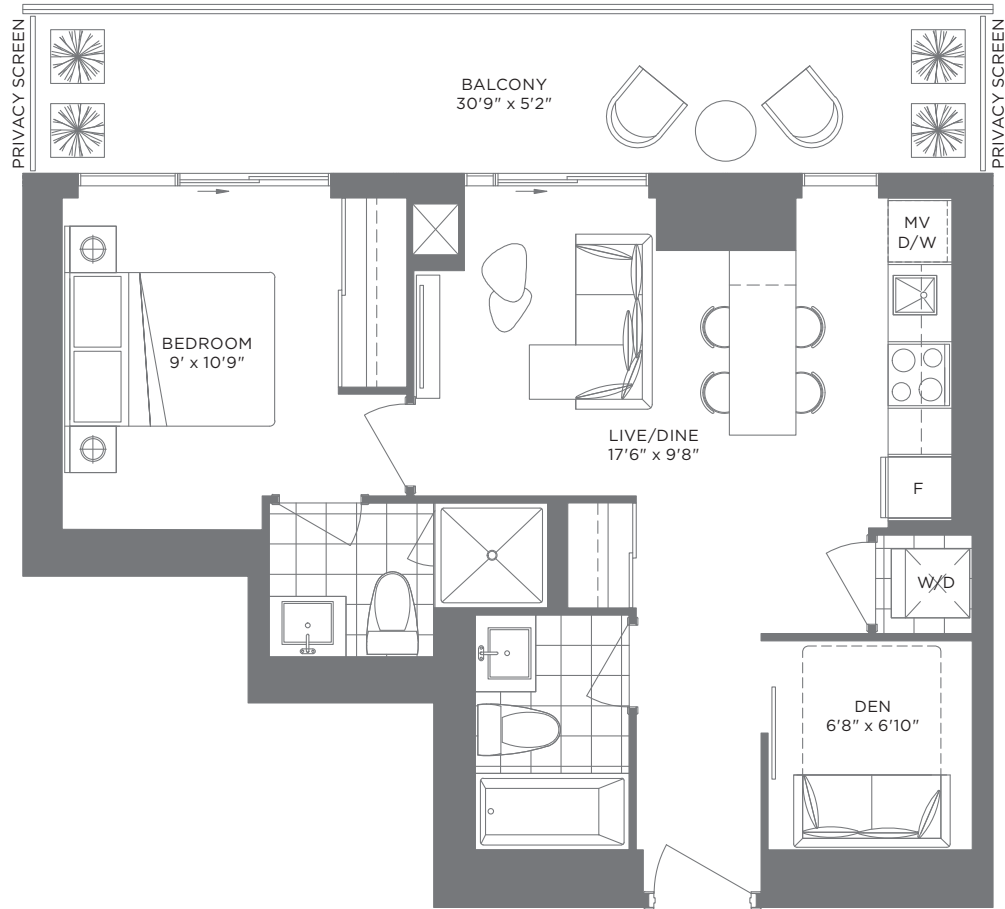

1 BED + 1 BATH

N1

Interior: 524 S.F.
Exterior: 110 S.F.
Total: 634 S.F.

6th - 20th floor

21st - 44th floor

45th - 51st floor

52nd - 53rd floor

1 BED + 1 BATH

N2

Interior: 525 S.F.
Exterior: 110 S.F.
Total: 635 S.F.

6th - 20th floor

21st - 44th floor

45th - 51st floor

52nd - 53rd floor

1 BED + DEN + 2 BATH

N3

Interior: 615 S.F.
Exterior: 160 S.F.
Total: 775 S.F.

08 is mirrored suite

6th - 20th floor

07 is mirrored suite

21st - 44th floor

45th - 51st floor

1 BED + DEN + 2 BATH

N4

Interior: 650 S.F.
Exterior: 280 S.F.
Total: 930 S.F.

1 BED + DEN + 2 BATH

N5 Interior: 663 S.F.
Exterior: 115 S.F.
Total: 778 S.F.

2 BED + 2 BATH

T1

Interior: 740 S.F.
Exterior: 320 S.F.
Total: 1,060 S.F.