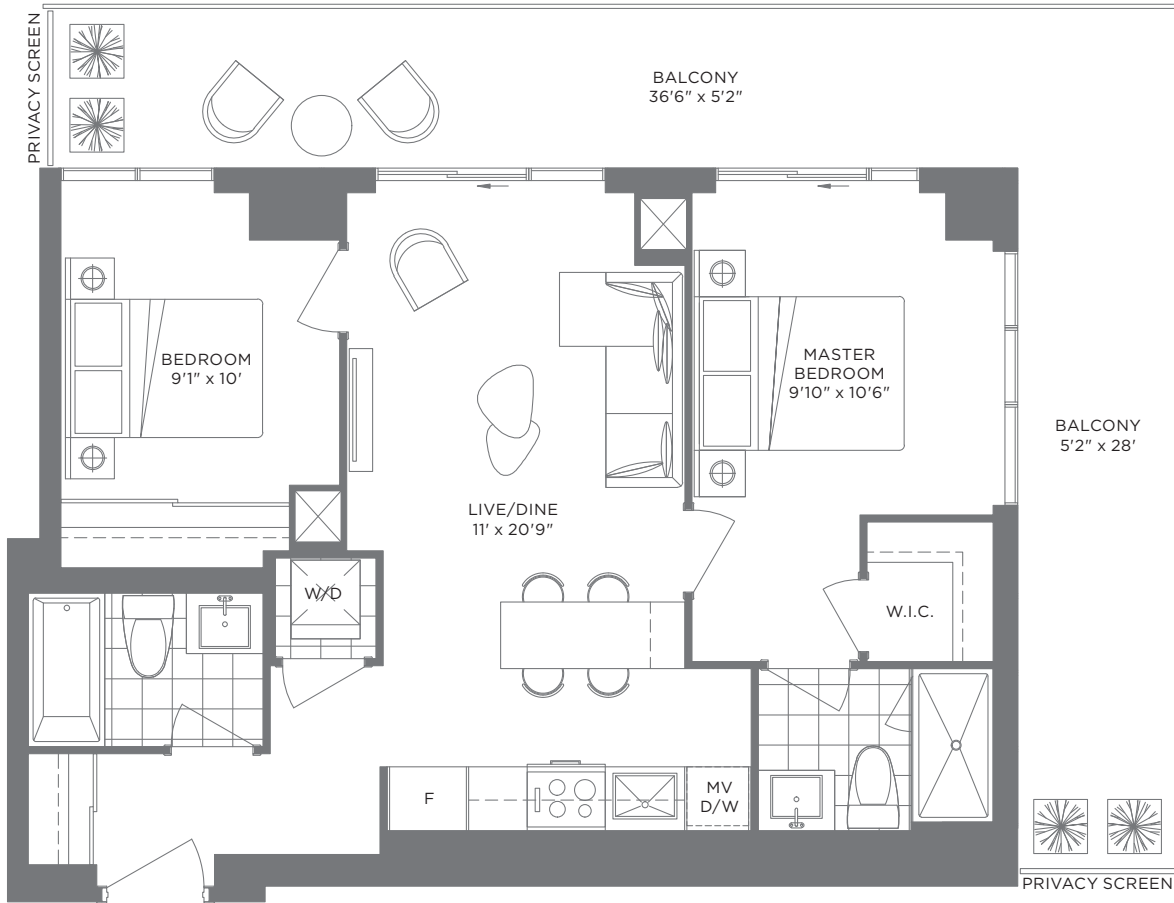

Interior: 615 S.F.
Exterior: 160 S.F.
Total: 775 S.F.

08 is mirrored suite

6th - 20th floor

07 is mirrored suite

21st - 44th floor

45th - 51st floor

1 BED + DEN + 2 BATH

N4

Interior: 650 S.F.
Exterior: 280 S.F.
Total: 930 S.F.

1 BED + DEN + 2 BATH

N5 Interior: 663 S.F.
Exterior: 115 S.F.
Total: 778 S.F.

2 BED + 2 BATH

T1

Interior: 740 S.F.
Exterior: 320 S.F.
Total: 1,060 S.F.

45th - 51st floor

2 BED + 2 BATH

T2

Interior: 854 S.F.
Exterior: 195 S.F.
Total: 1,049 S.F.

45th - 51st floor

2 BED + 2 BATH

T3

Interior: 868 S.F.
Exterior: 340 S.F.
Total: 1,208 S.F.

Interior: 1,544 S.F.
Exterior: 465 S.F.
Total: 2,009 S.F.

45th - 51st floor

Sizes and specifications are subject to change without notice. E. & O.E.