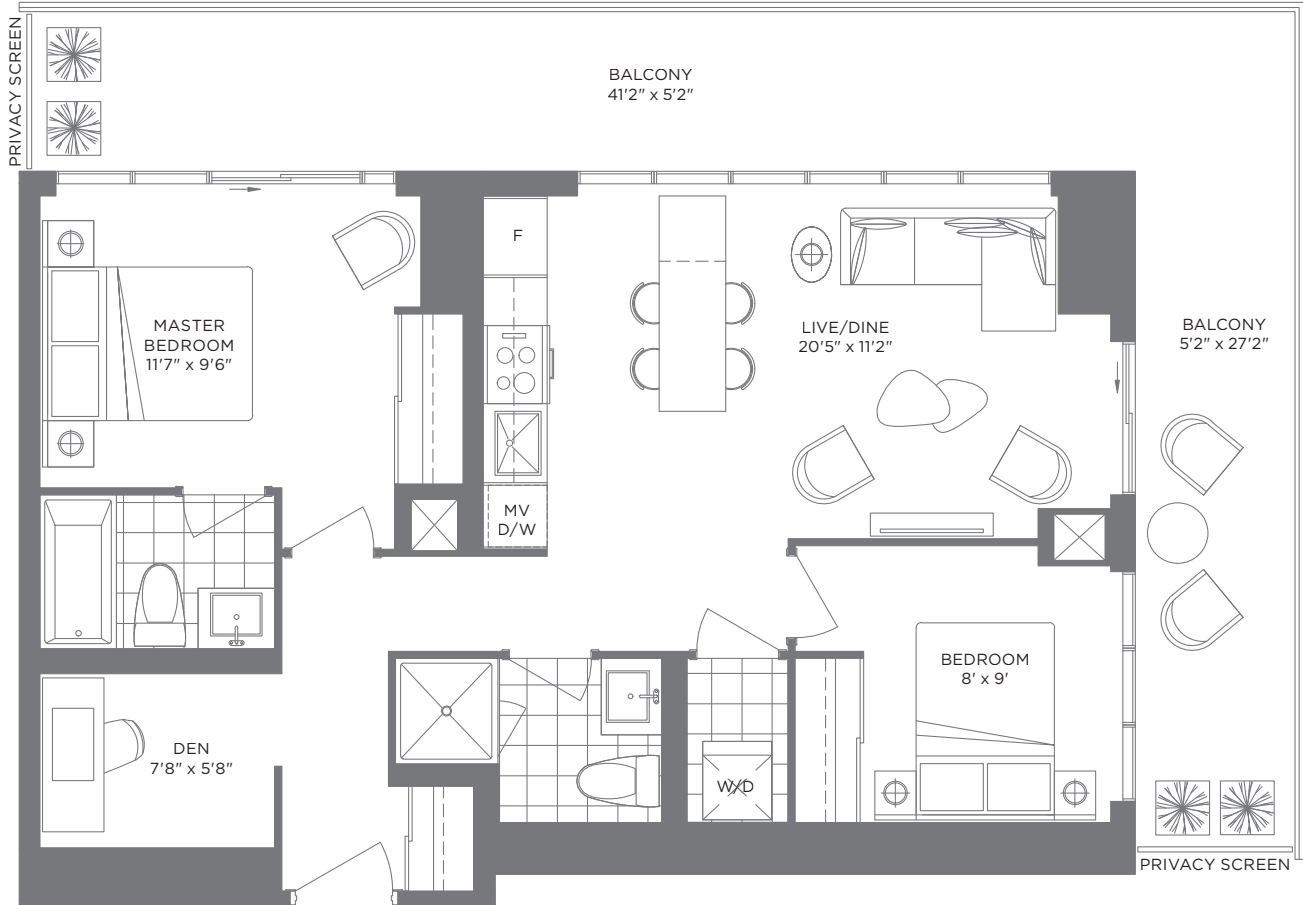

Interior: 615 S.F.
Exterior: 160 S.F.
Total: 775 S.F.

08 is mirrored suite

6th - 20th floor

07 is mirrored suite

21st - 44th floor

45th - 51st floor

1 BED + DEN + 2 BATH

N4

Interior: 650 S.F.
Exterior: 280 S.F.
Total: 930 S.F.

1 BED + DEN + 2 BATH

N5 Interior: 663 S.F.
Exterior: 115 S.F.
Total: 778 S.F.

2 BED + 2 BATH

T1

Interior: 740 S.F.
Exterior: 320 S.F.
Total: 1,060 S.F.

21st - 44th floor

2 BED + 2 BATH

T4

Interior: 1,011 S.F.
Exterior: 175 S.F.
Total: 1,186 S.F.

21st - 44th floor

2 BED + 2.5 BATH

T5 Interior: 1,170 S.F.
Exterior: 400 S.F.
Total: 1,570 S.F.

2 BED + DEN + 2 BATH

Interior: 1,544 S.F.
Exterior: 465 S.F.
Total: 2,009 S.F.

45th - 51st floor

Sizes and specifications are subject to change without notice. E. & O.E.